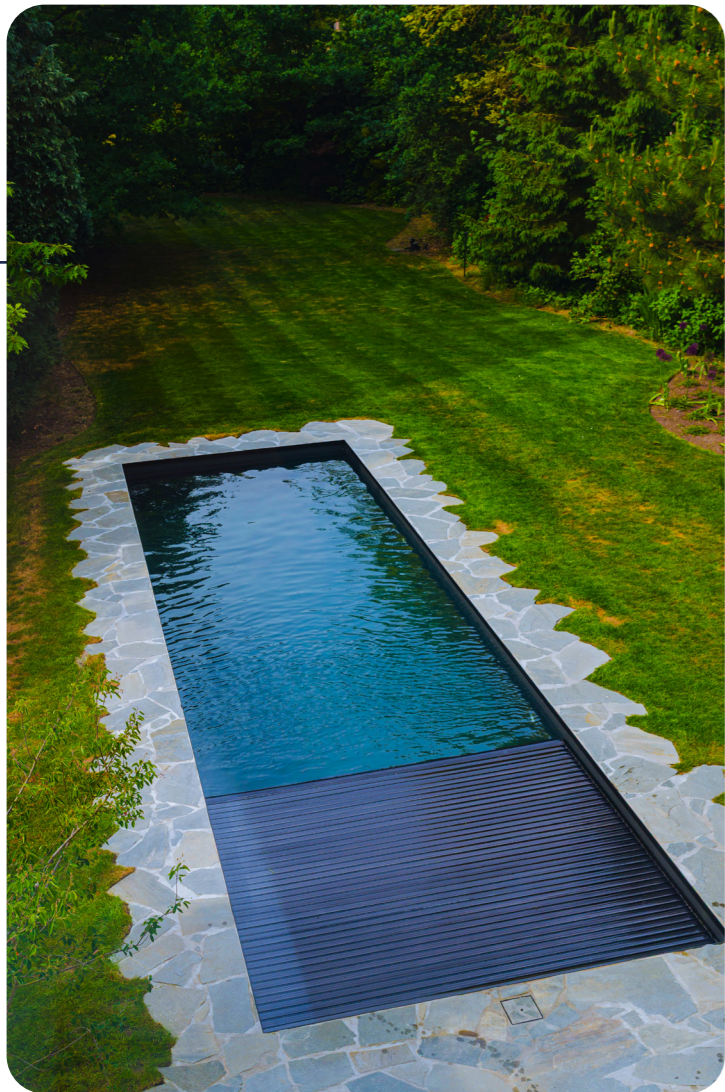

Pool covers of the highest quality, without compromise.

Surlo manufactures, installs, and repairs custom-made slatted covers for both professionals and private customers.

Our unique design guarantees a robust, safe, and aesthetically pleasing cover with an exceptionally long lifespan. Our covers can be installed both in and next to the pool, for new pools as well as renovations and repairs.