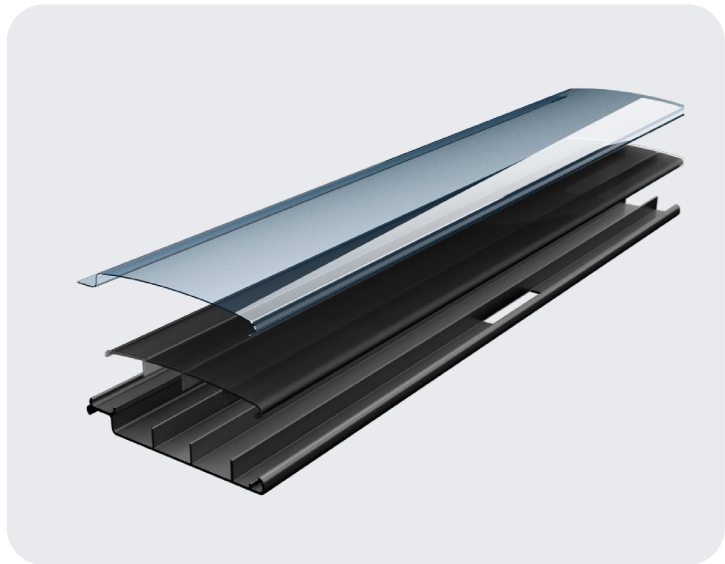

Strong and durable polycarbonate

Powerful, silent operation