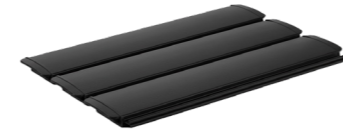

Strong and durable polycarbonate

Powerful, silent operation

PVC GREY

PC SOLAR GOLD

PC SOLAR GRAPHITE

PC SOLAR METALLIC SILVER

PC SOLAR BLUE TRANSPARENT

PC SOLAR CLEAR

Available in a variety of colours.

Our slats are available in a wide range of colours, ensuring your pool cover perfectly complements the style of your garden or terrace.

Choose from the classic PVC Grey or opt for the premium Polycarbonate Solar slats in no fewer than five shades: Gold, Graphite, Metallic Silver, Blue Transparent and Clear.

The polycarbonate slats combine a stylish appearance with optimal heat absorption and light transmission, so you will always find the perfect match.

Sustainable driving force.

Surlo pool covers are built to last: the durable polycarbonate slats withstand heavy loads, extreme temperature fluctuations, frost, and hail. Even after years of use, they retain their shape and color.

The extra-powerful motor ensures long-lasting, silent operation.

Heats & insulates

The solar design with a translucent top layer and dark underside transfers solar heat to your pool water and keeps it there.