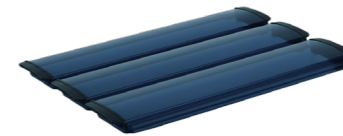

Strong and durable polycarbonate

Powerful, silent operation

PVC GREY

PC SOLAR GOLD

PC SOLAR GRAPHITE

PC SOLAR METALLIC SILVER

PC SOLAR BLUE TRANSPARENT

PC SOLAR CLEAR

Available in a variety of colours.

Our slats are available in a wide range of colours, ensuring your pool cover perfectly complements the style of your garden or terrace.

Choose from the classic PVC Grey or opt for the premium Polycarbonate Solar slats in no fewer than five shades: Gold, Graphite, Metallic Silver, Blue Transparent and Clear.

The polycarbonate slats combine a stylish appearance with optimal heat absorption and light transmission, so you will always find the perfect match.

Sustainable driving force.

Surlo pool covers are built to last: the durable polycarbonate slats withstand heavy loads, extreme temperature fluctuations, frost, and hail. Even after years of use, they retain their shape and color.

The extra-powerful motor ensures long-lasting, silent operation.

Heats & insulates

The solar design with a translucent top layer and dark underside transfers solar heat to your pool water and keeps it there.